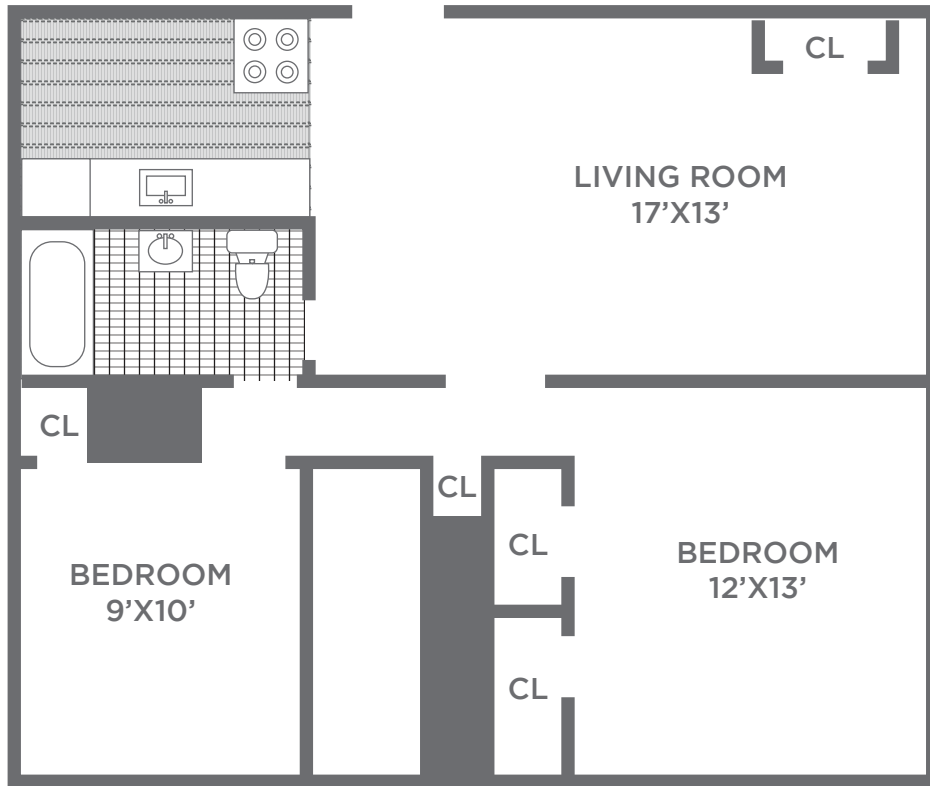

LIVINGSTON TERRACE

434 LIVINGSTON AVE # 613 • NEW BRUNSWICK, NJ 08901

2 BEDROOM
625 SF