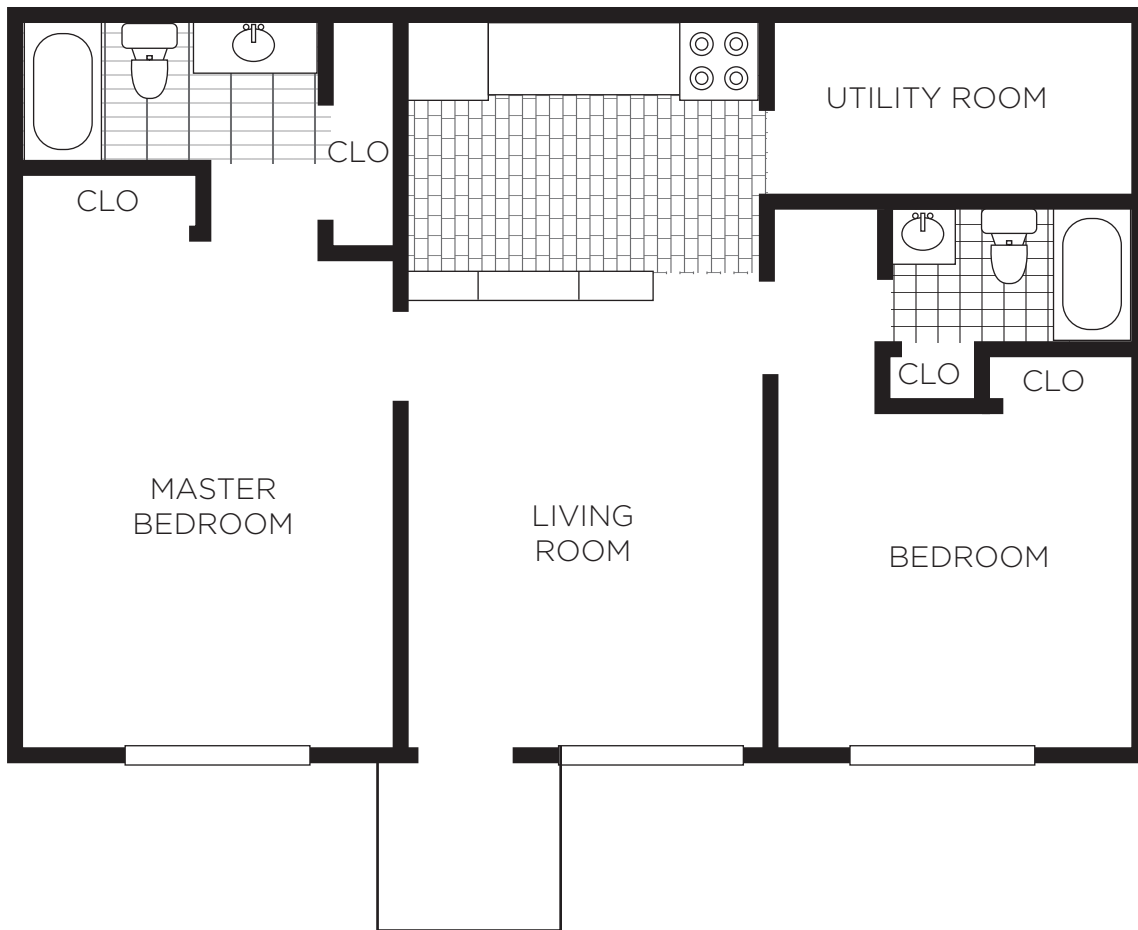

PRINCETON  
COURT

2 BEDROOM

864 SF