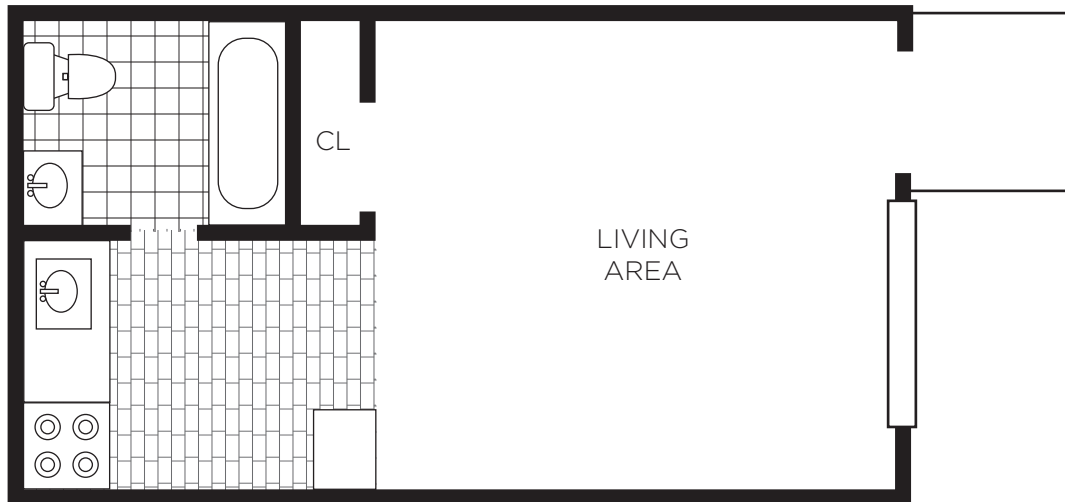

PRINCETON
COURT

STUDIO

288 SF