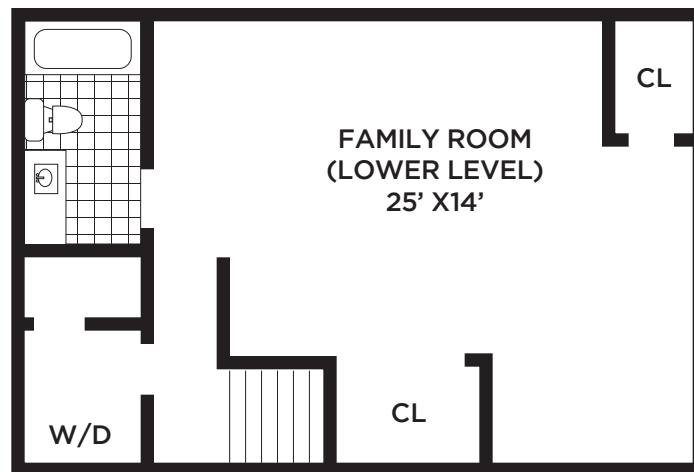

CHERRYHILL

villas

426 ESTELLE DRIVE, LANCASTER, PA 17601

DELSEA III
1530 SF