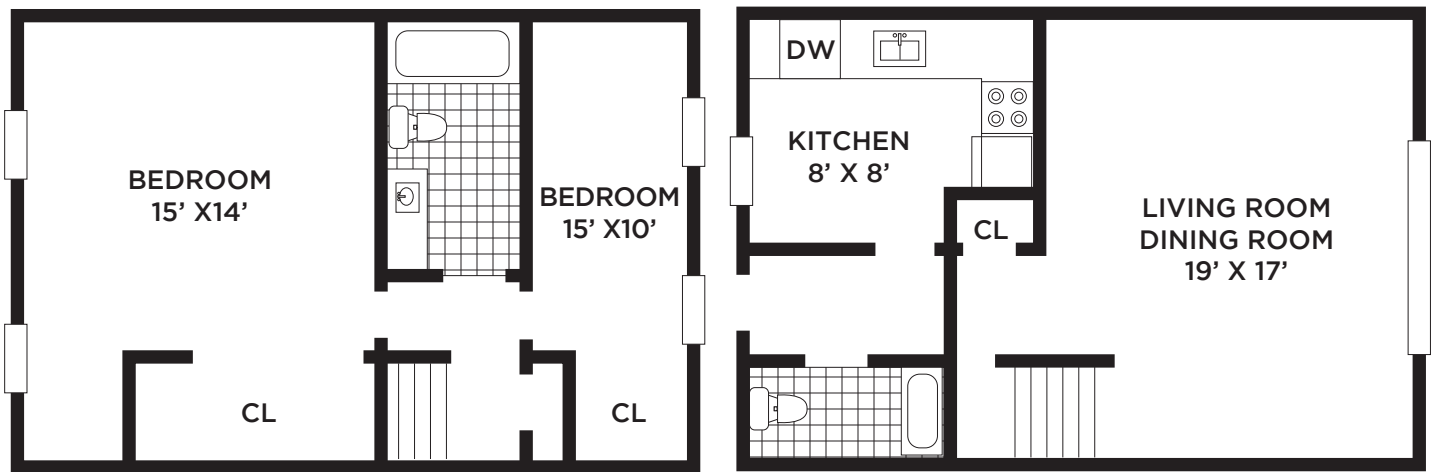

CHERRYHILL

villas

426 ESTELLE DRIVE, LANCASTER, PA 17601

DELSEA III
1530 SF