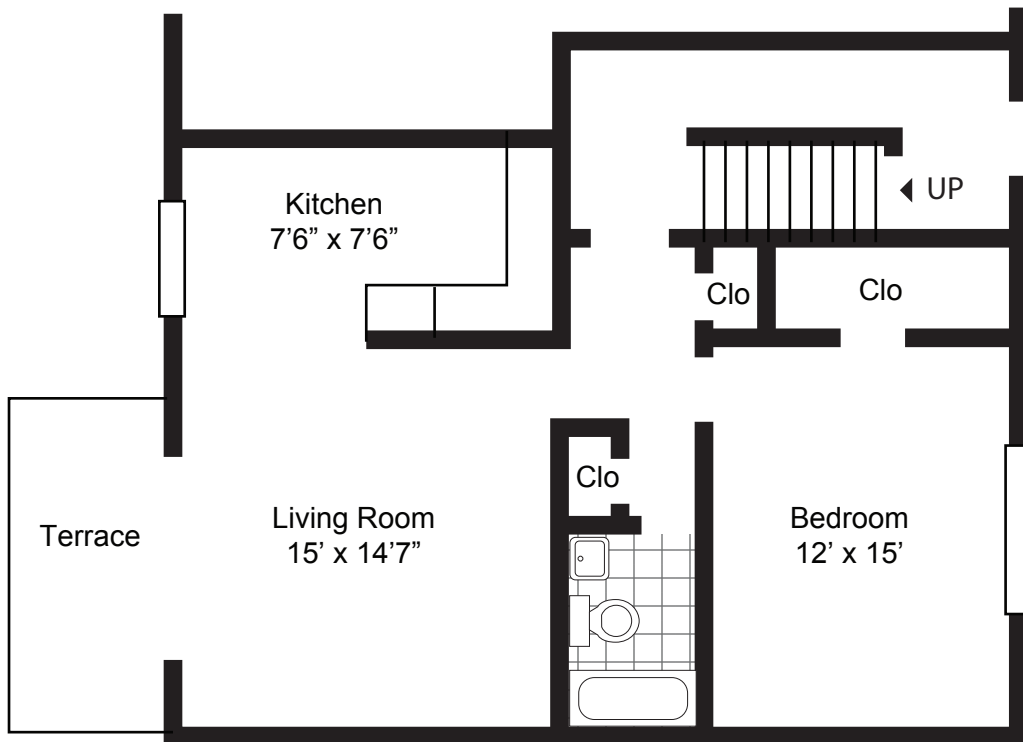

# SPRING MANOR

apartments

700 A MILLERSVILLE ROAD • LANCASTER, PA 17603

1 BEDROOM

685 SF