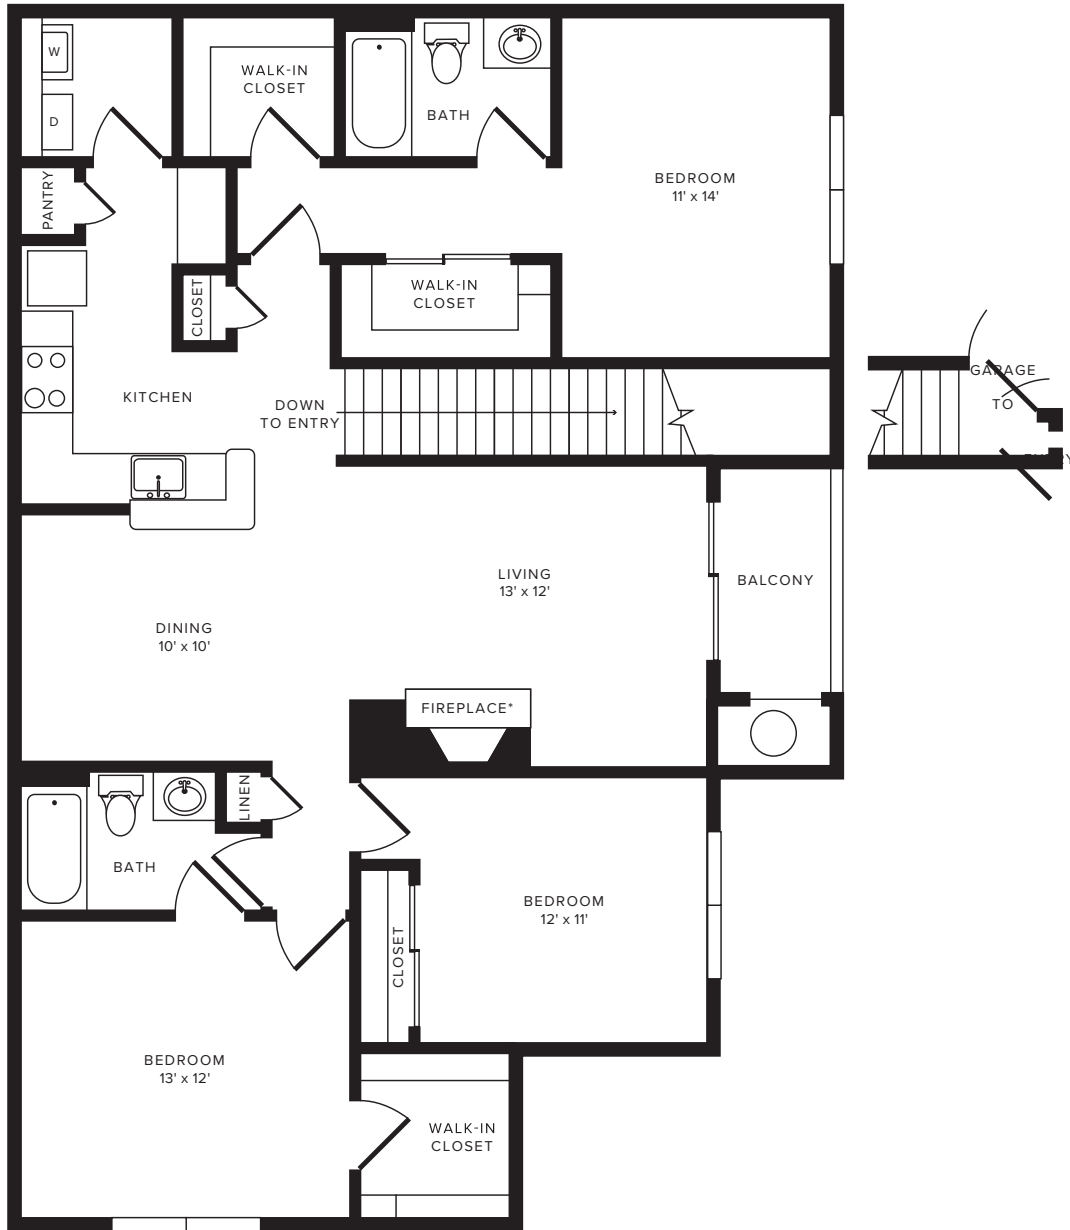

highlands

NANUET

*SELECT HOMES

CASCADE

3 BEDROOM, 2 BATHROOM, GARAGE

1472 SF

HIGHLANDSNANUET.COM

100 AVALON GARDENS DRIVE, NANUET, NY 10954